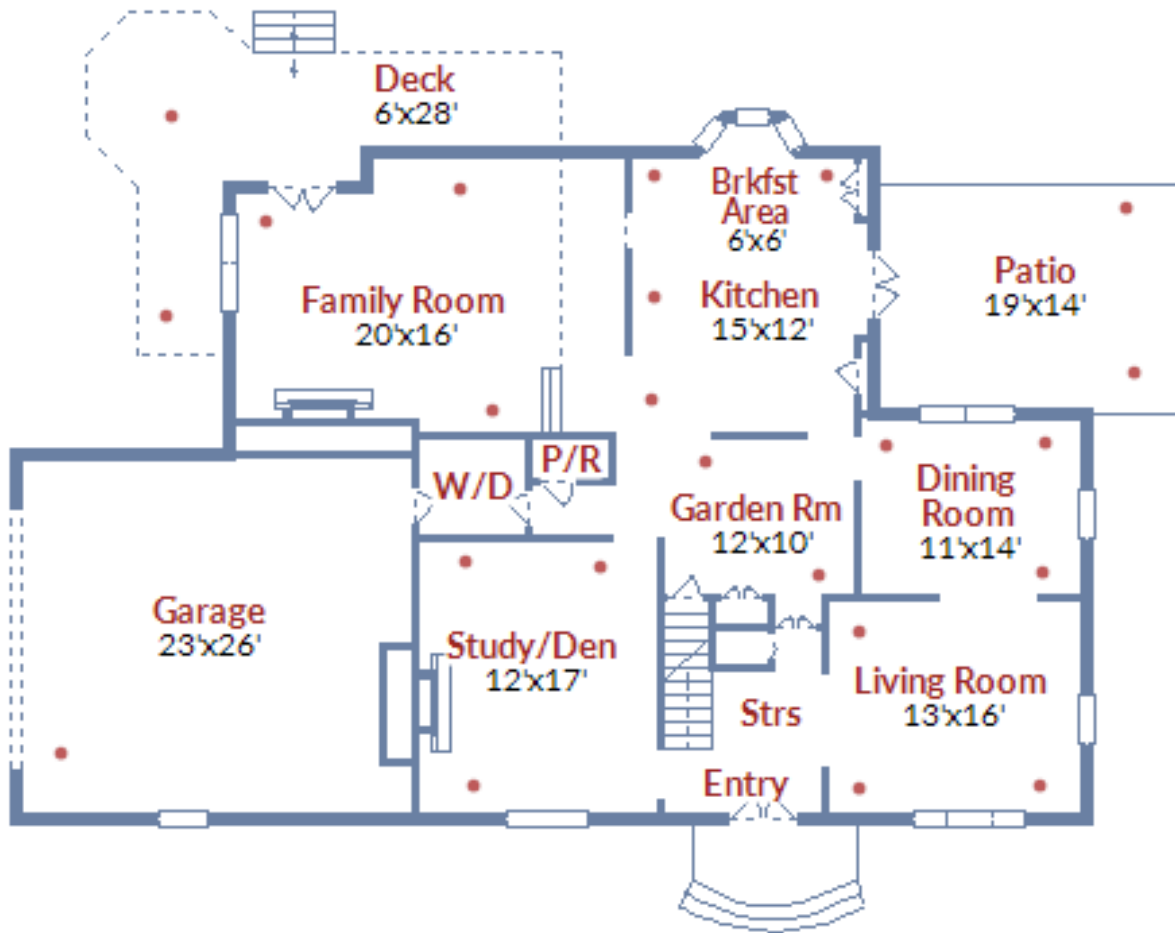

8500 Plum Creek Drive  
FLOOR PLAN: MAIN LEVEL

Copyright © TruPlace, Inc.

All information in this brochure is deemed reliable, but not guaranteed and subject to change without notice.

All Measurements Are Approximate.

© Copyright 2018 and TM, Trademark Are The Sole Property Of Audrey Primozic, All Rights Reserved.

8500 Plum Creek Drive  
FLOOR PLAN: UPPER LEVEL

Copyright © TruPlace, Inc.

All information in this brochure is deemed reliable, but not guaranteed and subject to change without notice.

All Measurements Are Approximate.

© Copyright 2018 and TM, Trademark Are The Sole Property Of Audrey Primozic, All Rights Reserved.

8500 Plum Creek Drive  
FLOOR PLAN: LOWER LEVEL

Copyright © TruPlace, Inc.