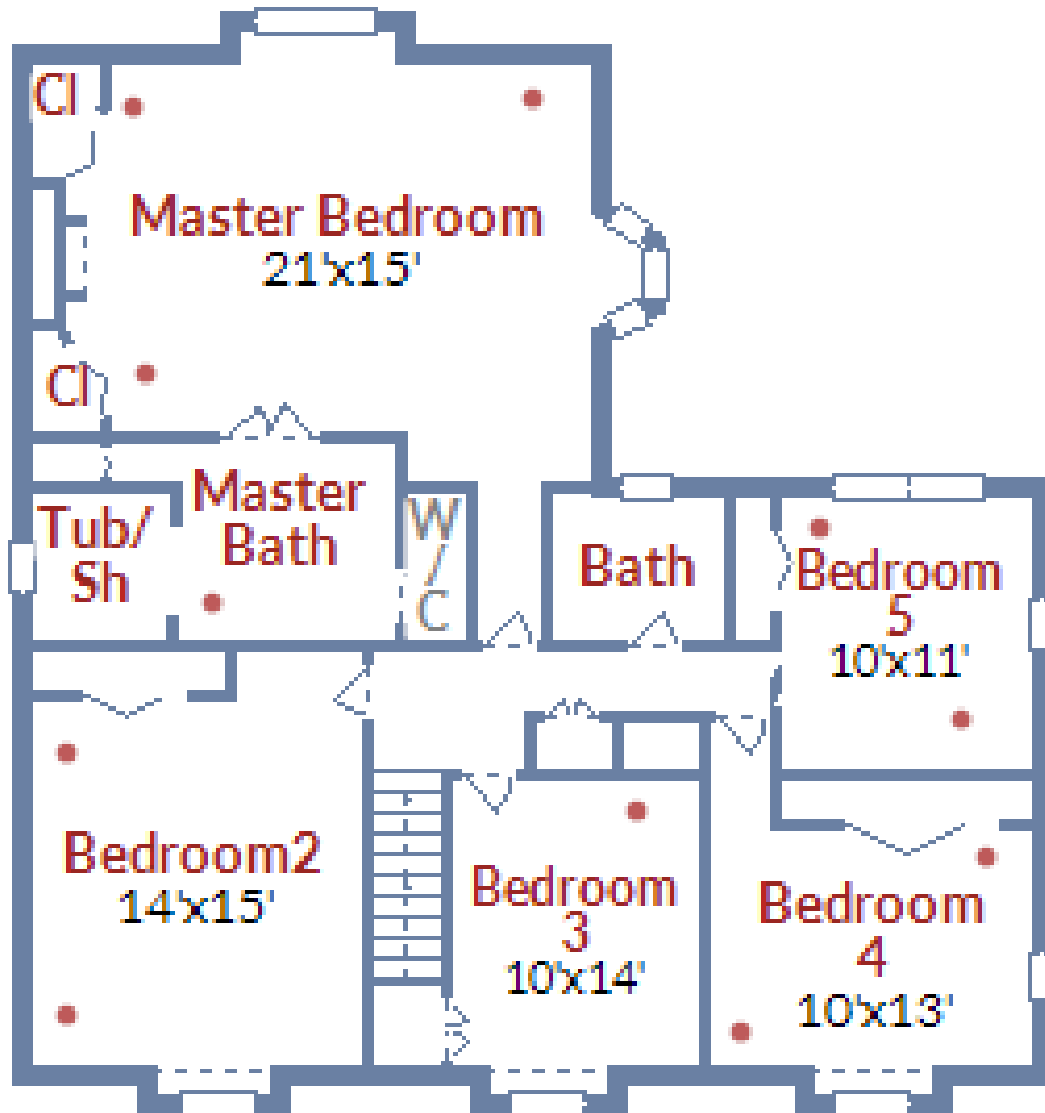

8500 Plum Creek Drive  
FLOOR PLAN: MAIN LEVEL

Copyright © TruPlace, Inc.

All information in this brochure is deemed reliable, but not guaranteed and subject to change without notice.

All Measurements Are Approximate.

© Copyright 2018 and TM, Trademark Are The Sole Property Of Audrey Primozic, All Rights Reserved.

8500 Plum Creek Drive  
FLOOR PLAN: UPPER LEVEL

Copyright © TruPlace, Inc.

All information in this brochure is deemed reliable, but not guaranteed and subject to change without notice.

All Measurements Are Approximate.

© Copyright 2018 and TM, Trademark Are The Sole Property Of Audrey Primozic, All Rights Reserved.

8500 Plum Creek Drive  
FLOOR PLAN: LOWER LEVEL

Copyright © TruPlace, Inc.